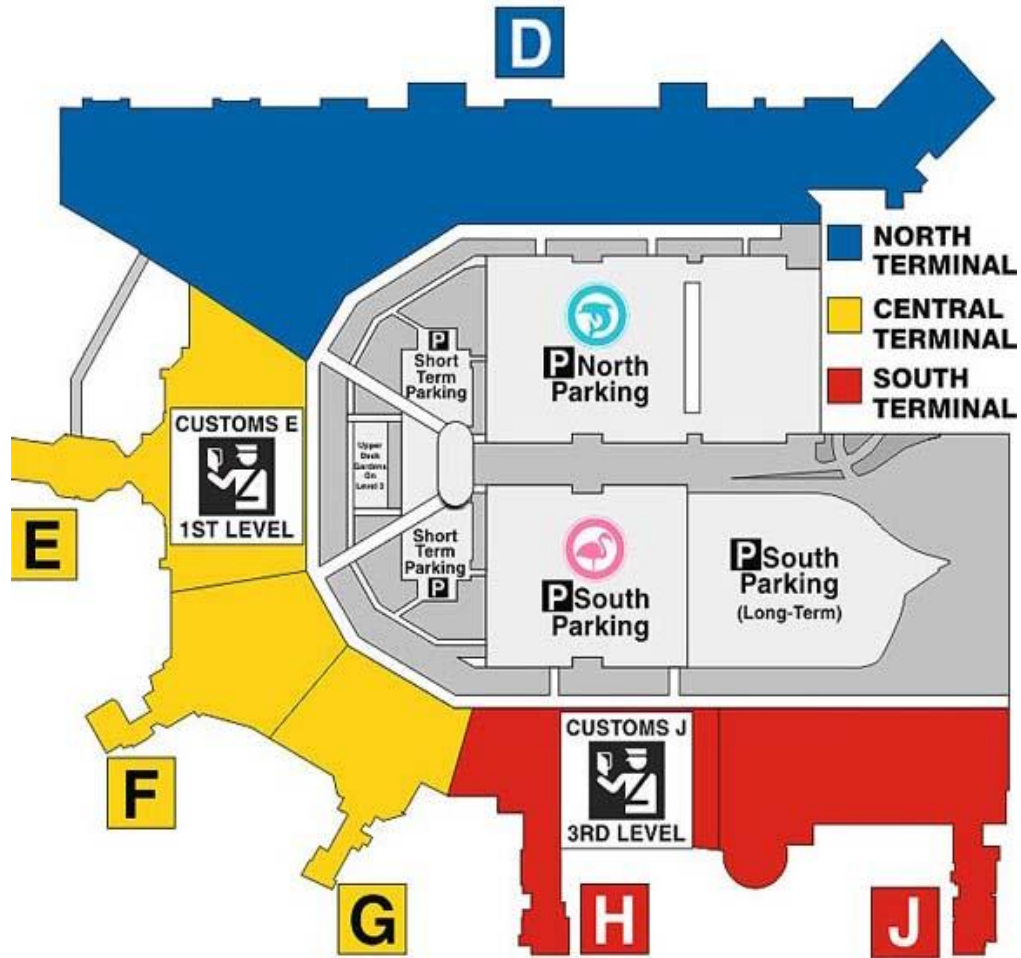

INTERNATIONAL BAGGAGE CLAIM - US CUSTOMS AREAS

International arriving passengers must claim their luggage before clearing U.S. Customs. There are two U.S. Immigrations and Customs areas: one in **Central Terminal E, level 1**, and one in **South Terminal J, level 3**.

INTERNATIONAL ARRIVALS E, 1ST LEVEL		INTERNATIONAL ARRIVALS J, 3RD LEVEL	
AeroMexico (AM)	Central Terminal E	Aerolineas Argentinas (AR)	South Terminal J
AeroSur (5L)	Central Terminal E	Air France (AF)	South Terminal J
airberlin (AB)	Central Terminal E	Alitalia (AZ)	South Terminal J
American Airlines (AA)	Central Terminal E	Avianca (AV)	South Terminal J
American Eagle (MQ)	Central Terminal E	Caribbean / Air Jamaica (BW)	South Terminal J
Avior Airlines (9V)	Central Terminal E	COPA Airlines (CM)	South Terminal J
British Airways (BA)	Central Terminal E	Delta Air Lines (DL)	South Terminal J
Cayman Airways (KX)	Central Terminal E	GOL (G3)	South Terminal J
CorsairFly (SS)	Central Terminal E	IBC Airways (II)	South Terminal J
Dutch Antilles Express (9H)	Central Terminal E	LACSA (LR)	South Terminal J
Iberia (IB)	Central Terminal E	LAN Airlines (LA, 4M, XL, LP)	South Terminal J
Insel Air (7I)	Central Terminal E	Lufthansa (LH)	South Terminal J
Interjet (4O)	Central Terminal E	Swiss International (LX)	South Terminal J
Santa Barbara Airlines (S3)	Central Terminal E	TACA (TA)	South Terminal J
Sky King (SGB)	Central Terminal E	TAM (JJ)	South Terminal J
Surinam Airways (PY)	Central Terminal E		
Transaero (UN)	Central Terminal E		
Virgin Atlantic (VS)	Central Terminal E		ArkeFly (OR) flights clear U.S. Immigrations and Customs in Orlando
Vision Airlines (RBY)	Central Terminal E		
VivaAerobus (VB)	Central Terminal E		