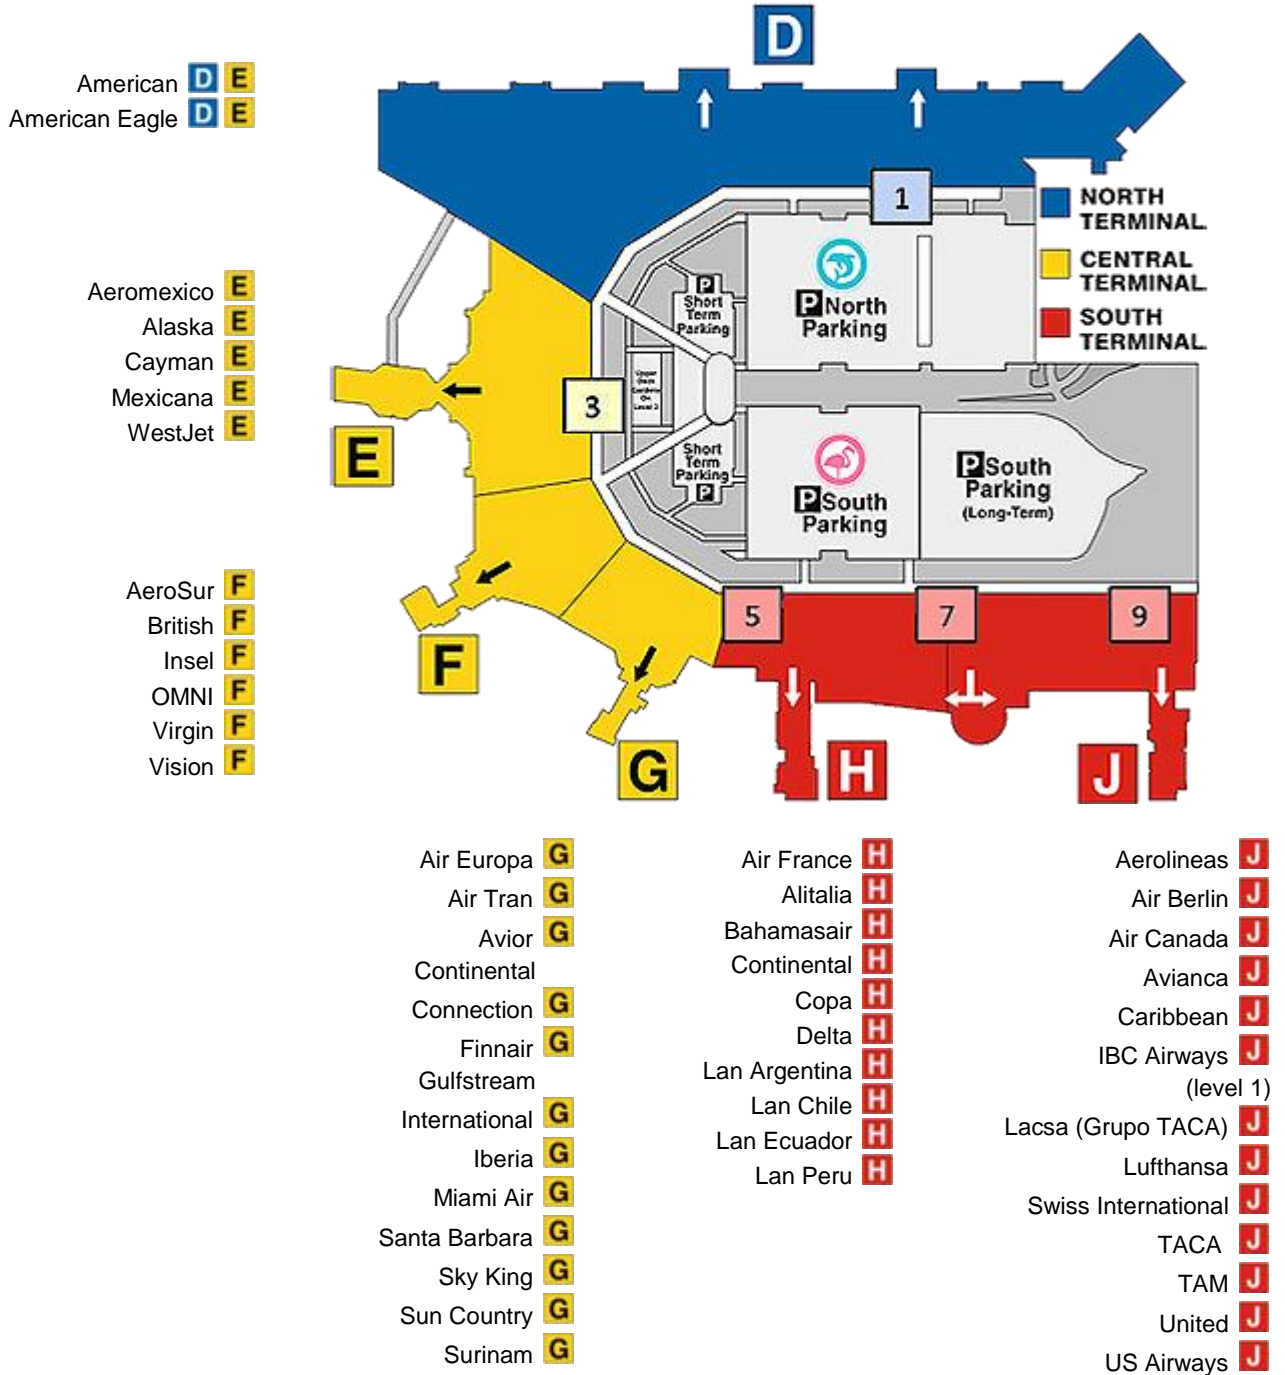

### Pick Up / Drop-Off Areas - Where to Park

**Pick Up / Drop-Off Booths** (upper driveway)

**Select Stop** (view map above)

[Car Rental Shuttles](#)

1 3 5 7 9

[Economy Parking \(Park & Ride\)](#)

1 3 5 7 9

[Hotel Shuttles](#)

1 3 5 7 9

Passenger Pick Up / Drop-Off Area

1 3 5 7 9

**Where to Park - [Parking Options](#)**

**View Airline Location Below**

[Long Term Parking Garages](#)

Dolphin (North) **D E**  
Flamingo (South) **F G H J**

[Short Term Parking Lot](#)

**Central Terminal E**

[Valet Parking](#)

**North Terminal D**

[Economy Parking Lot \(Park & Ride\)](#)

[View location map](#) 