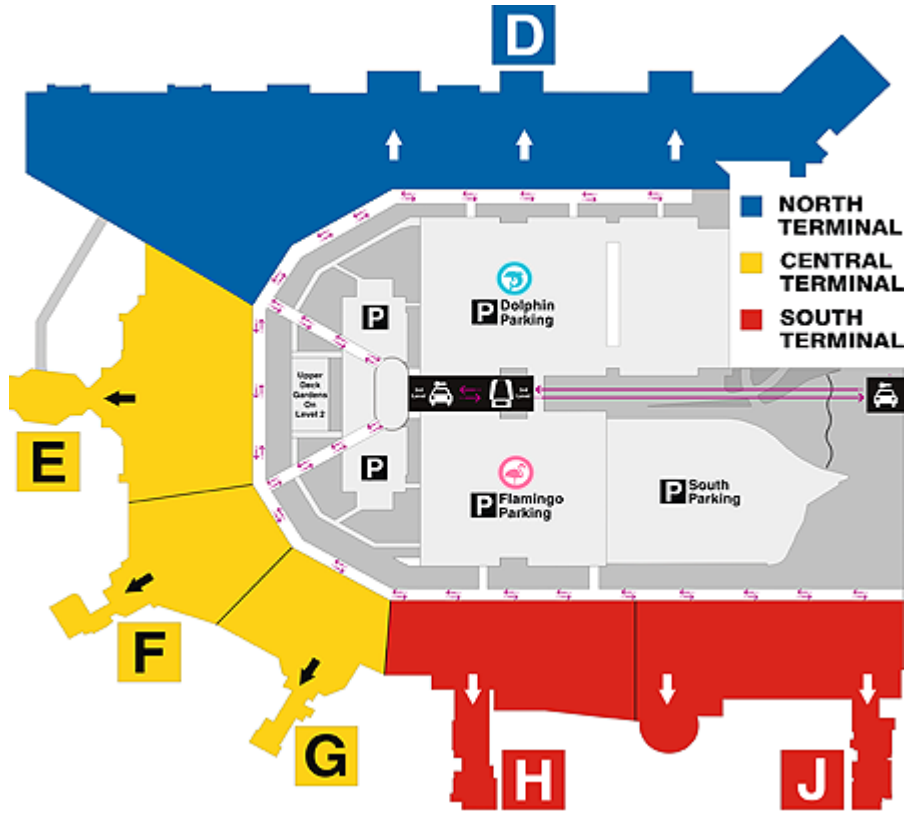

PICK UP / DROP OFF AREAS - WHERE TO PARK

[Flight Search](#)

 [Flight Tracker](#)

[American](#) **D** **E**
[American Eagle](#) **D** **E**

[Alaska](#) **E**
[Cayman](#) **E**
[Interjet](#) **E**
[WestJet](#) **E**

[AeroMexico](#) **F**
[AeroSur](#) **F** **E**
[Air Berlin](#) **F**
[British Airways](#) **F**
[CorsairFly](#) **F**
[Insel Air](#) **F**
[Sun Country](#) **F**
[Virgin Atlantic](#) **F**

[AirTran](#) **G**
[ArkeFly](#) **G**
[Avior](#) **G**
[Iberia](#) **G**
[Miami Air](#) **G**
[Santa Barbara](#) **G**
[Sky King](#) **G**
[Surinam](#) **G**
[Transaero](#) **G**
[VivaAerobus](#) **G**

[Scan](#)
[Share](#)

Link: http://www.miami-airport.com/where_to_park.asp

Scan QR Code:  | Email:  | Share:   | Bookmark and more: 

Level 1	Level 2	Level 3
<ul style="list-style-type: none">Baggage ClaimPublic TransportationShared VansTaxi & RatesTri-Rail ShuttleU.S. Customs "E"	<ul style="list-style-type: none">Baggage StoragePark & Ride ShuttlesHotel ShuttlesMIA HotelServices & AmenitiesTerminal GatesTicketing / Check InValet Parking	<ul style="list-style-type: none">MIA Mover StationParking GaragesRental Car CenterSkyride ConnectorSkytrain "D"U.S. Customs "J"

NOTE: The [MIA Mover](#) connects MIA to the [Car Rental Center \(RCC\)](#). The [MIA Mover](#) station is located on the 3rd level between Dolphin and Flamingo garages (view [location map](#) ). Use Skyride (moving walkways) on the 3rd level to connect between [terminals](#) and train station.