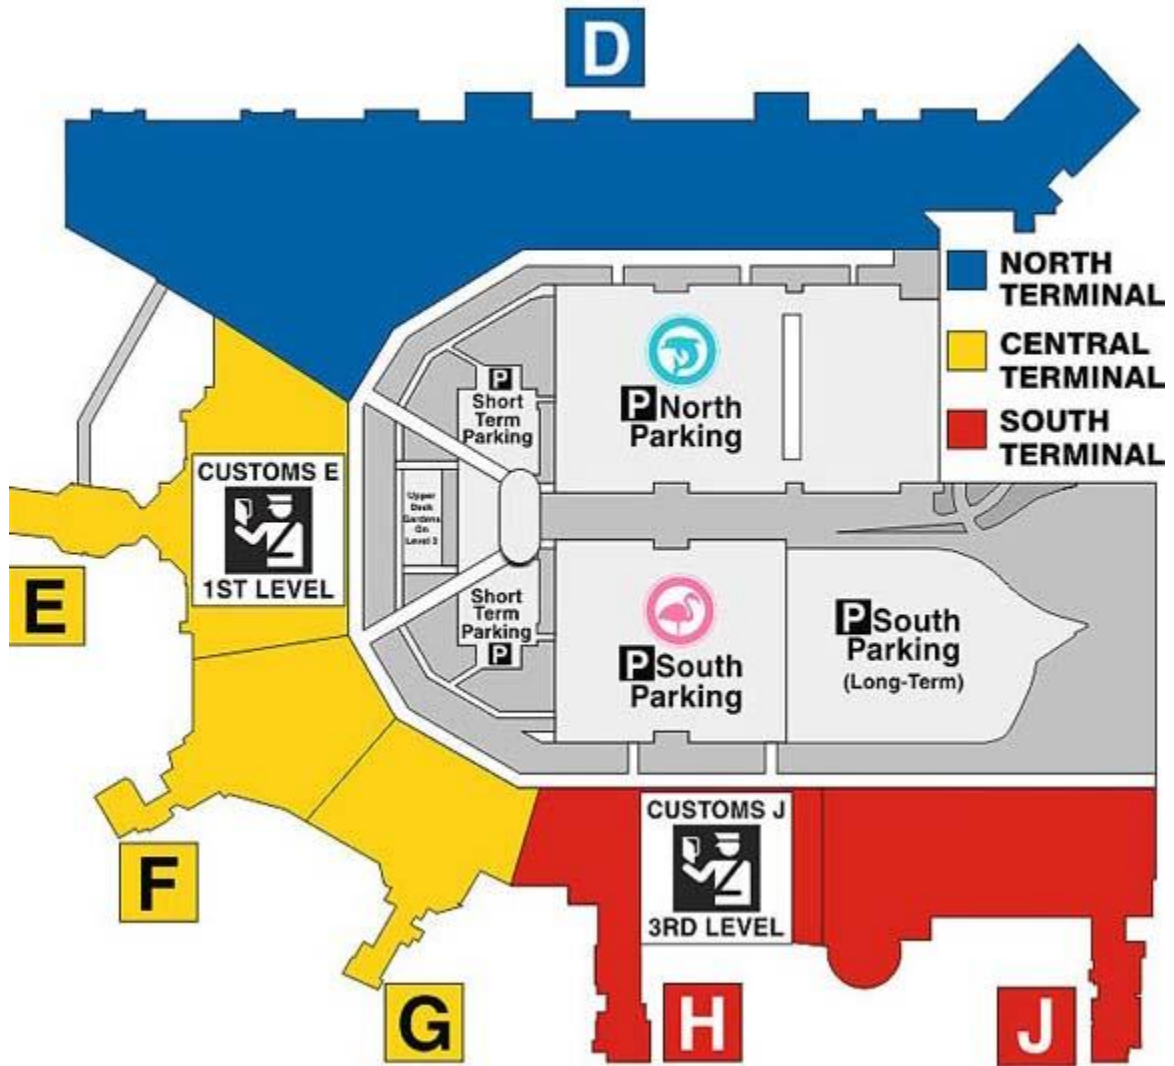

## International Arrivals Baggage Claim and US Customs Locations

### INTERNATIONAL ARRIVALS J, 3RD LEVEL

|                   |                    |                      |                  |
|-------------------|--------------------|----------------------|------------------|
| Aeromexico        | Central Terminal E | Aerogal              | South Terminal J |
| Aerosur           | Central Terminal E | Aerolines Argentinas | South Terminal J |
| Air Europa        | Central Terminal E | Air Berlin           | South Terminal J |
| Allegiant         | Central Terminal E | Air France           | South Terminal J |
| American Airlines | Central Terminal E | Alitalia             | South Terminal J |
| American Eagle    | Central Terminal E | Avianca              | South Terminal J |
| Avior             | Central Terminal E | Caribbean            | South Terminal J |
| Brithish Airways  | Central Terminal E | Copa                 | South Terminal J |
| Cayman            | Central Terminal E | Lacsa                | South Terminal J |
| Finnair           | Central Terminal E | Lan                  | South Terminal J |
| Gulfstream        | Central Terminal E | Lufthansa            | South Terminal J |
| Iberia            | Central Terminal E | Swiss                | South Terminal J |
| Insel             | Central Terminal E | TACA                 | South Terminal J |
| Mexicana          | Central Terminal E | TAM                  | South Terminal J |
| Miami Air         | Central Terminal E |                      |                  |
| Omni              | Central Terminal E |                      |                  |
| Santa Barbara     | Central Terminal E |                      |                  |
| Skyking           | Central Terminal E |                      |                  |
| Virgin Atlantic   | Central Terminal E |                      |                  |
| Vision            | Central Terminal E |                      |                  |