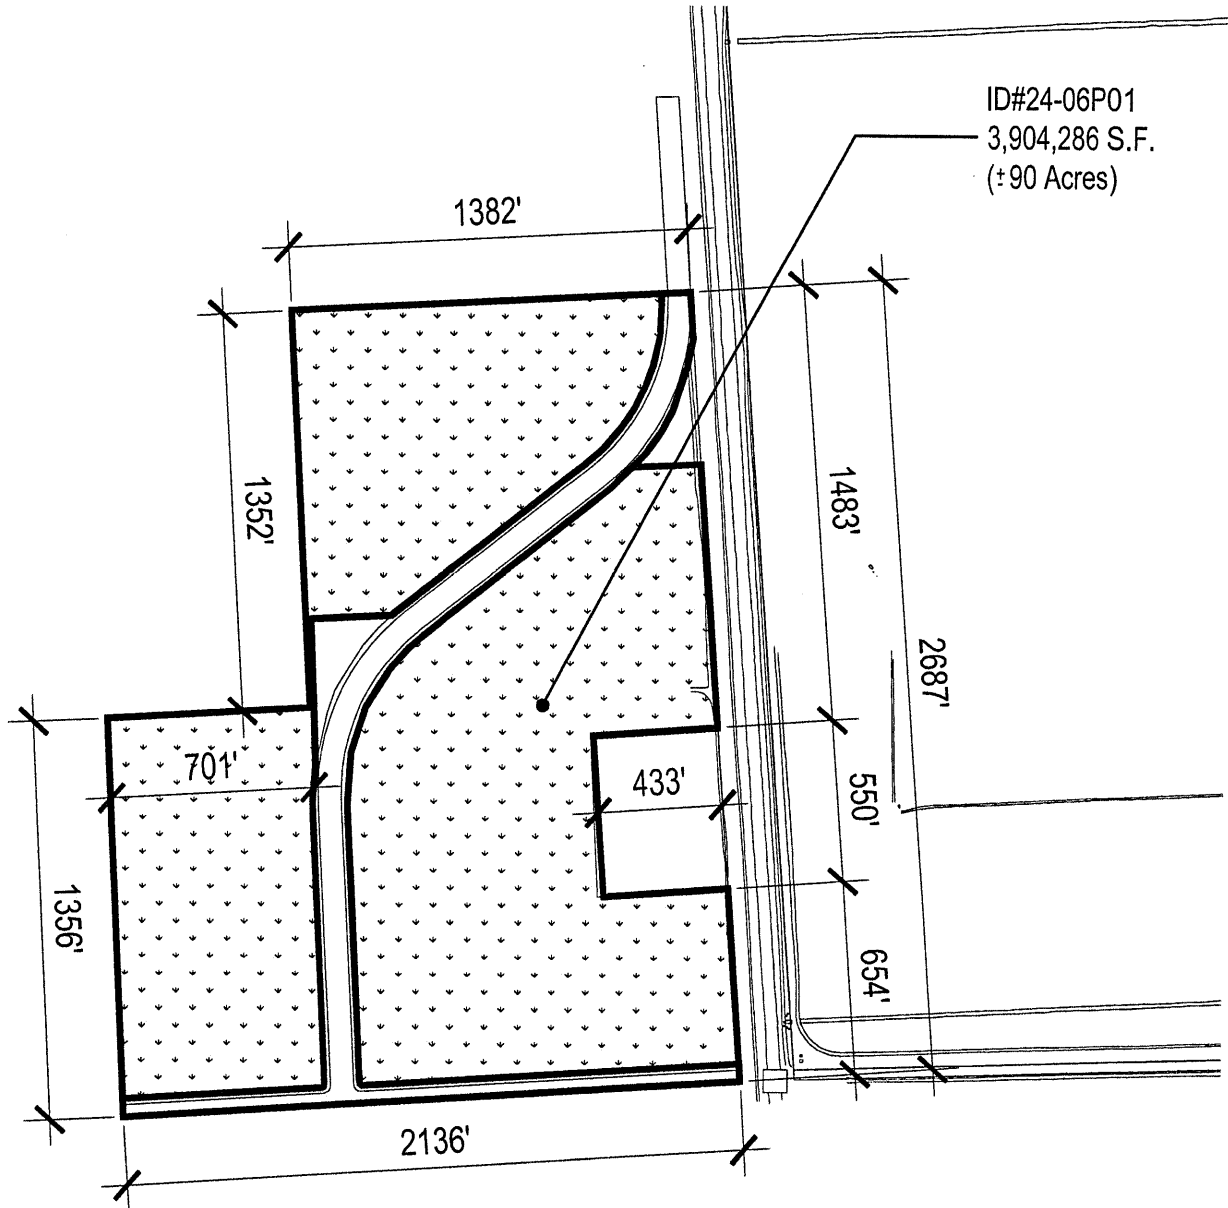

ID#24-06P01
 3,904,286 S.F.
 (±90 Acres)

Airfield All

KEY MAP

CODE:	SPACE CLASS	SQ. FT.
	Airside Land (±90 Acres)	3,904,286

MIAMI DADE
 AVIATION DEPARTMENT
 KENDALL-TAMIAMI AIRPORT

EXHIBIT A

3,904,286

SCALE: N.T.S.